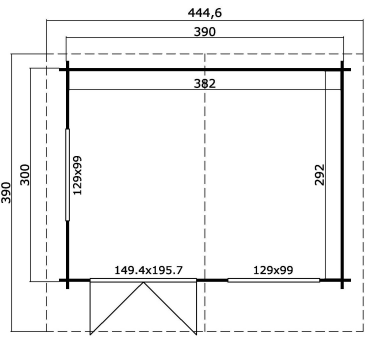

-  40 mm
-  2
-  7
-  5 YEARS

**PACKAGING: 1 PALLET(S)**

 630 x 118 x 55 cm  
1019 kg

EAN 4742913010894

**DIMENSIONS**

Floor area	11.15 m <sup>2</sup>
Roof dimensions	4.45 x 3.90 m
Cubic volume	≈ 25.75 m <sup>3</sup>
Wall height	≈ 2.05 m
Ridge height	≈ 2.56 m
Front overhang	≈ 70 cm

**WINDOWS & DOORS**

1 x Double door (SGC*)	149.4 x 195.7 cm
2 x Double window open inward (SGC*)	129.0 x 99.0 cm

\*SGC: Single Glazed Classic

**ROOF & FLOOR**

Roof boards	18x90 mm
Floor boards	18x90 mm
Roof surface	17.94 m <sup>2</sup>
Roof angle	≈ 14.9 °
Treated Bearers	70x45 mm